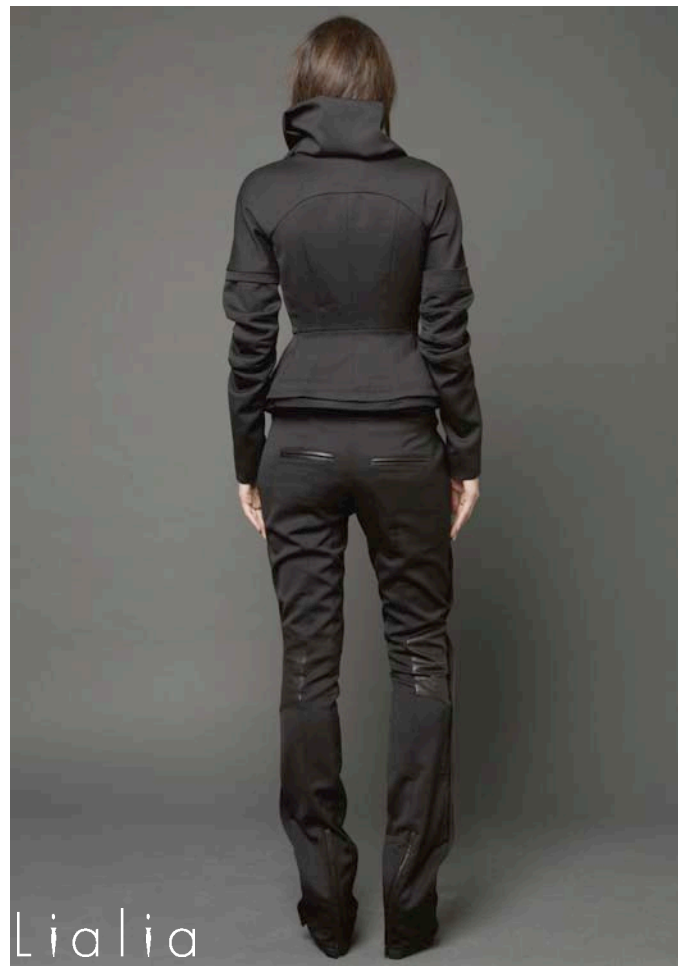

Lialia

FALL/WINTER 2010

Lialia

Lialia

Lialia

Lialia

For Sales Appointments
& All Press Inquires
Please Contact:

Tel 646-688-3590