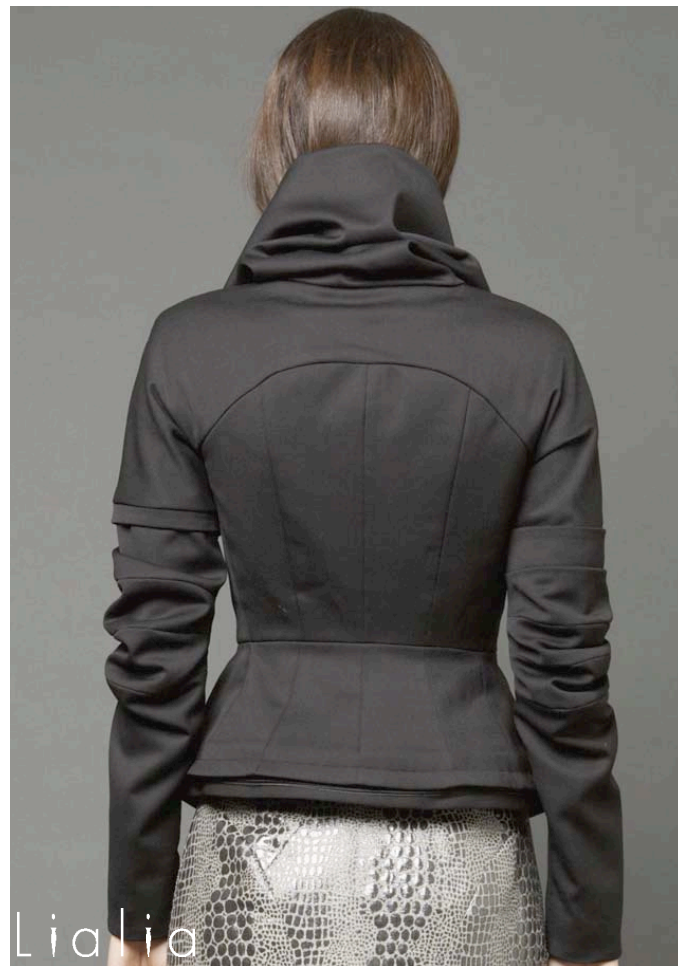

Lialia

FALL/WINTER 2010

Lialia

Lialia

Lialia

Lialia

For Sales Appointments
& All Press Inquires
Please Contact:

Tel 646-688-3590