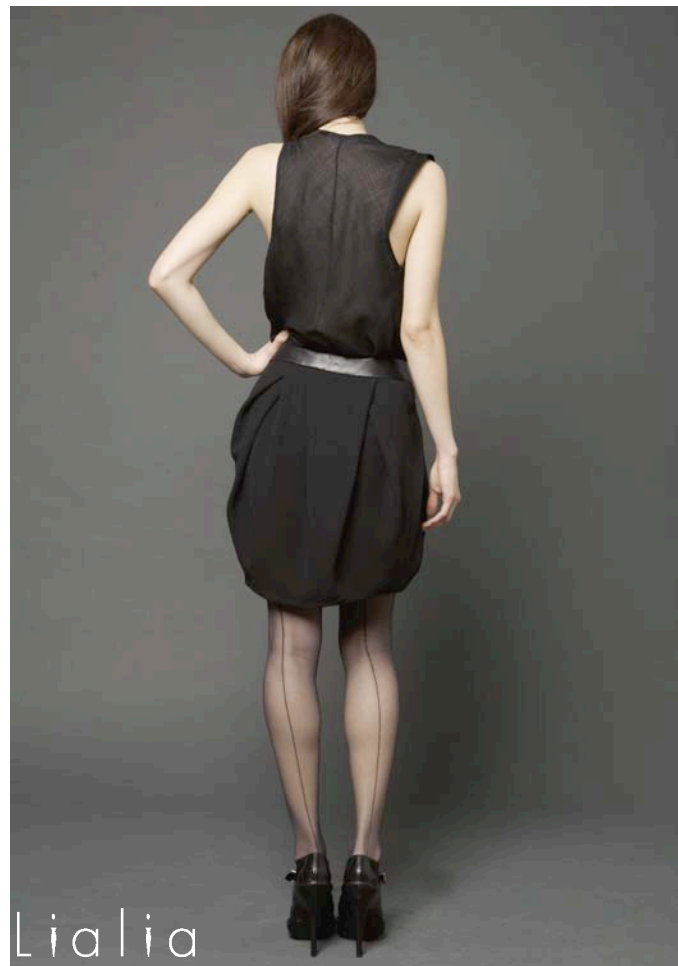

Lialia

FALL/WINTER 2010

Lialia

Lialia

Lialia

Lialia

For Sales Appointments
& All Press Inquires
Please Contact:

Tel 646-688-3590